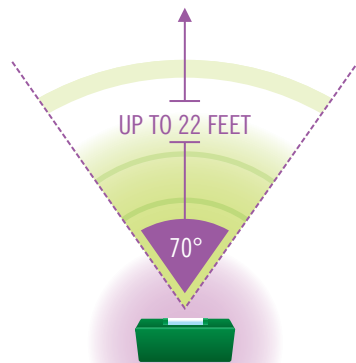

ANIMAL CHASER™

ELECTRONIC DOG/CAT REPELLER

The Animal Chaser™ keeps unwelcome guests from your property. When an animal enters the large area covered by the infrared sensor, the Animal Chaser™ produces a sound that is very unpleasant to cats, dogs, and even racoons but inaudible to the human ear. The unit switches off automatically when the animal has left the area for extended battery life.

- Easy to install
- Weather resistant
- Battery powered
- Built in test button and LED indicator
- Patented design

Effective up to 22 Feet!

Specifications:

Model:	P7805
Area Covered:	up to 295 sq. feet
Audio Frequency:	18k to 24Hz., up to 87dB
Power Supply:	6x AA batteries or 9VDC Adapter (not included)
Weight:	4.6 oz.
Dimensions:	3 1/4" x 5 1/2" x 2" (HxWxD)